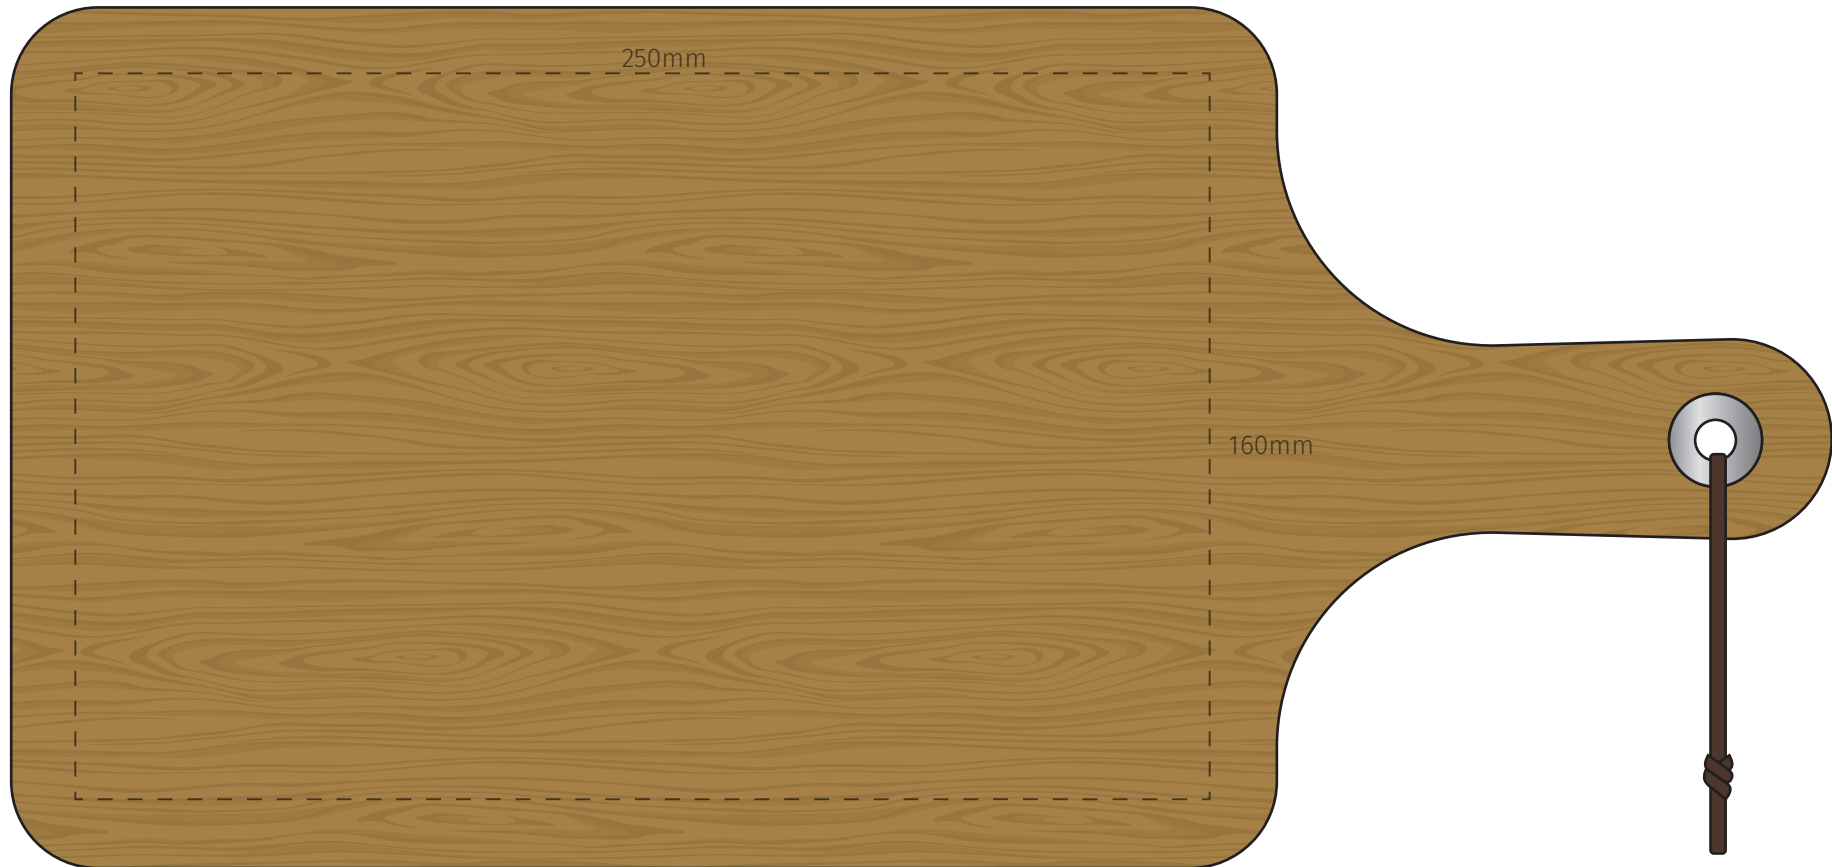

TEMPLATE:
■ GOURMET CHEESEBOARD

SCREEN PRINTED

Item shown at 60% actual size when viewed on A4 paper

BRANDING

Screen print: Maximum branding area 250 x 160 mm

TEMPLATE:
■ GOURMET CHEESEBOARD

ENGRAVED

Item shown at 60% actual size when viewed on A4 paper

BRANDING

Engrave: Maximum branding area 100 x 100 mm