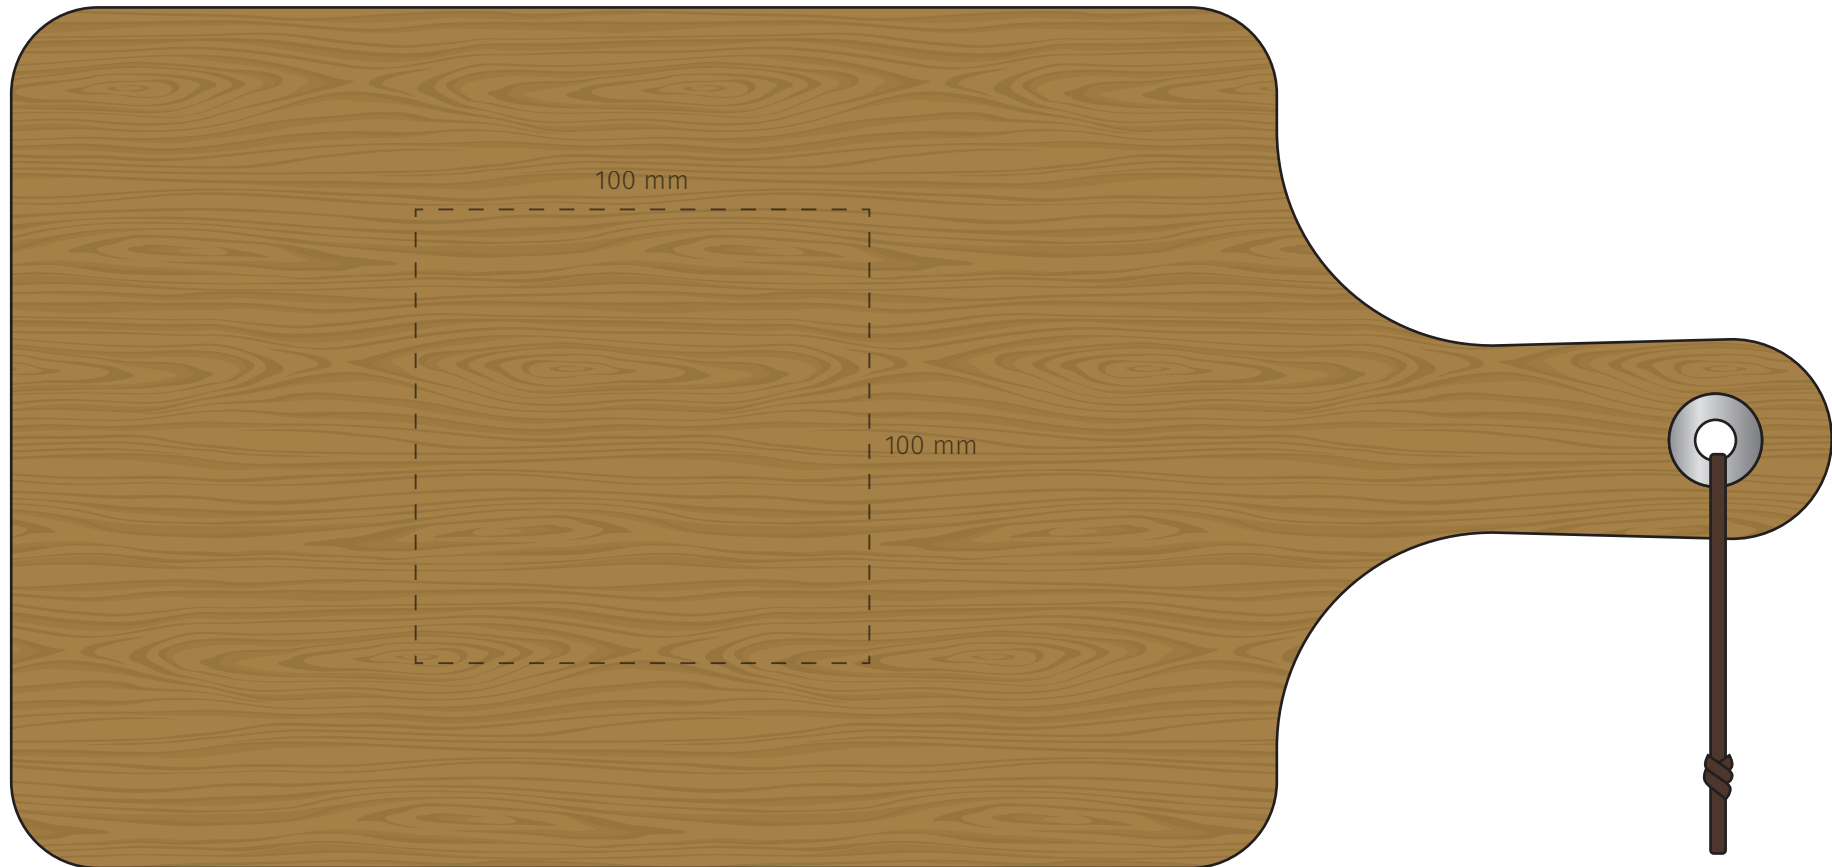

TEMPLATE:
■ GOURMET CHEESEBOARD

SCREEN PRINTED

Item shown at 60% actual size when viewed on A4 paper

BRANDING

Screen print: Maximum branding area 250 x 160 mm

TEMPLATE:
■ GOURMET CHEESEBOARD

ENGRAVED

Item shown at 60% actual size when viewed on A4 paper

BRANDING

Engrave: Maximum branding area 100 x 100 mm